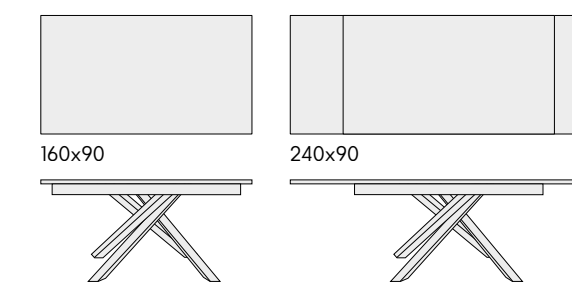

particolare piano finitura bianco statuario. detailed top in statuary white finishing.

articolo **1928**
tavolo allungabile con base in metallo colore antracite e piano finitura bianco statuario 2 allunghe laterali cm. 40.
extendable table with metal base anthracite color and statuary white finish top 2 side extensions cm. 40.
cm. l. 160 p. 90 h. 76 colli 2 - m³ 0,34
aperto. open. 240 x 90