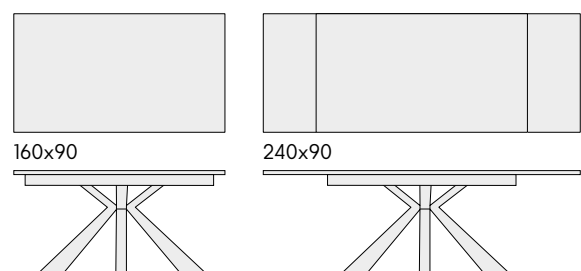

particolare piano finitura bianco statuario.
detailed top in statuary white finishing.

articolo **1927**
tavolo allungabile con base in metallo colore antracite e piano finitura bianco statuario 2 allunghe laterali cm. 40.
extendable table with metal base anthracite color and statuary white finish top 2 side extensions cm. 40.
cm. l. 160 p. 90 h. 76 colli 2 - m³ 0,42
aperto. open. 240 x 90